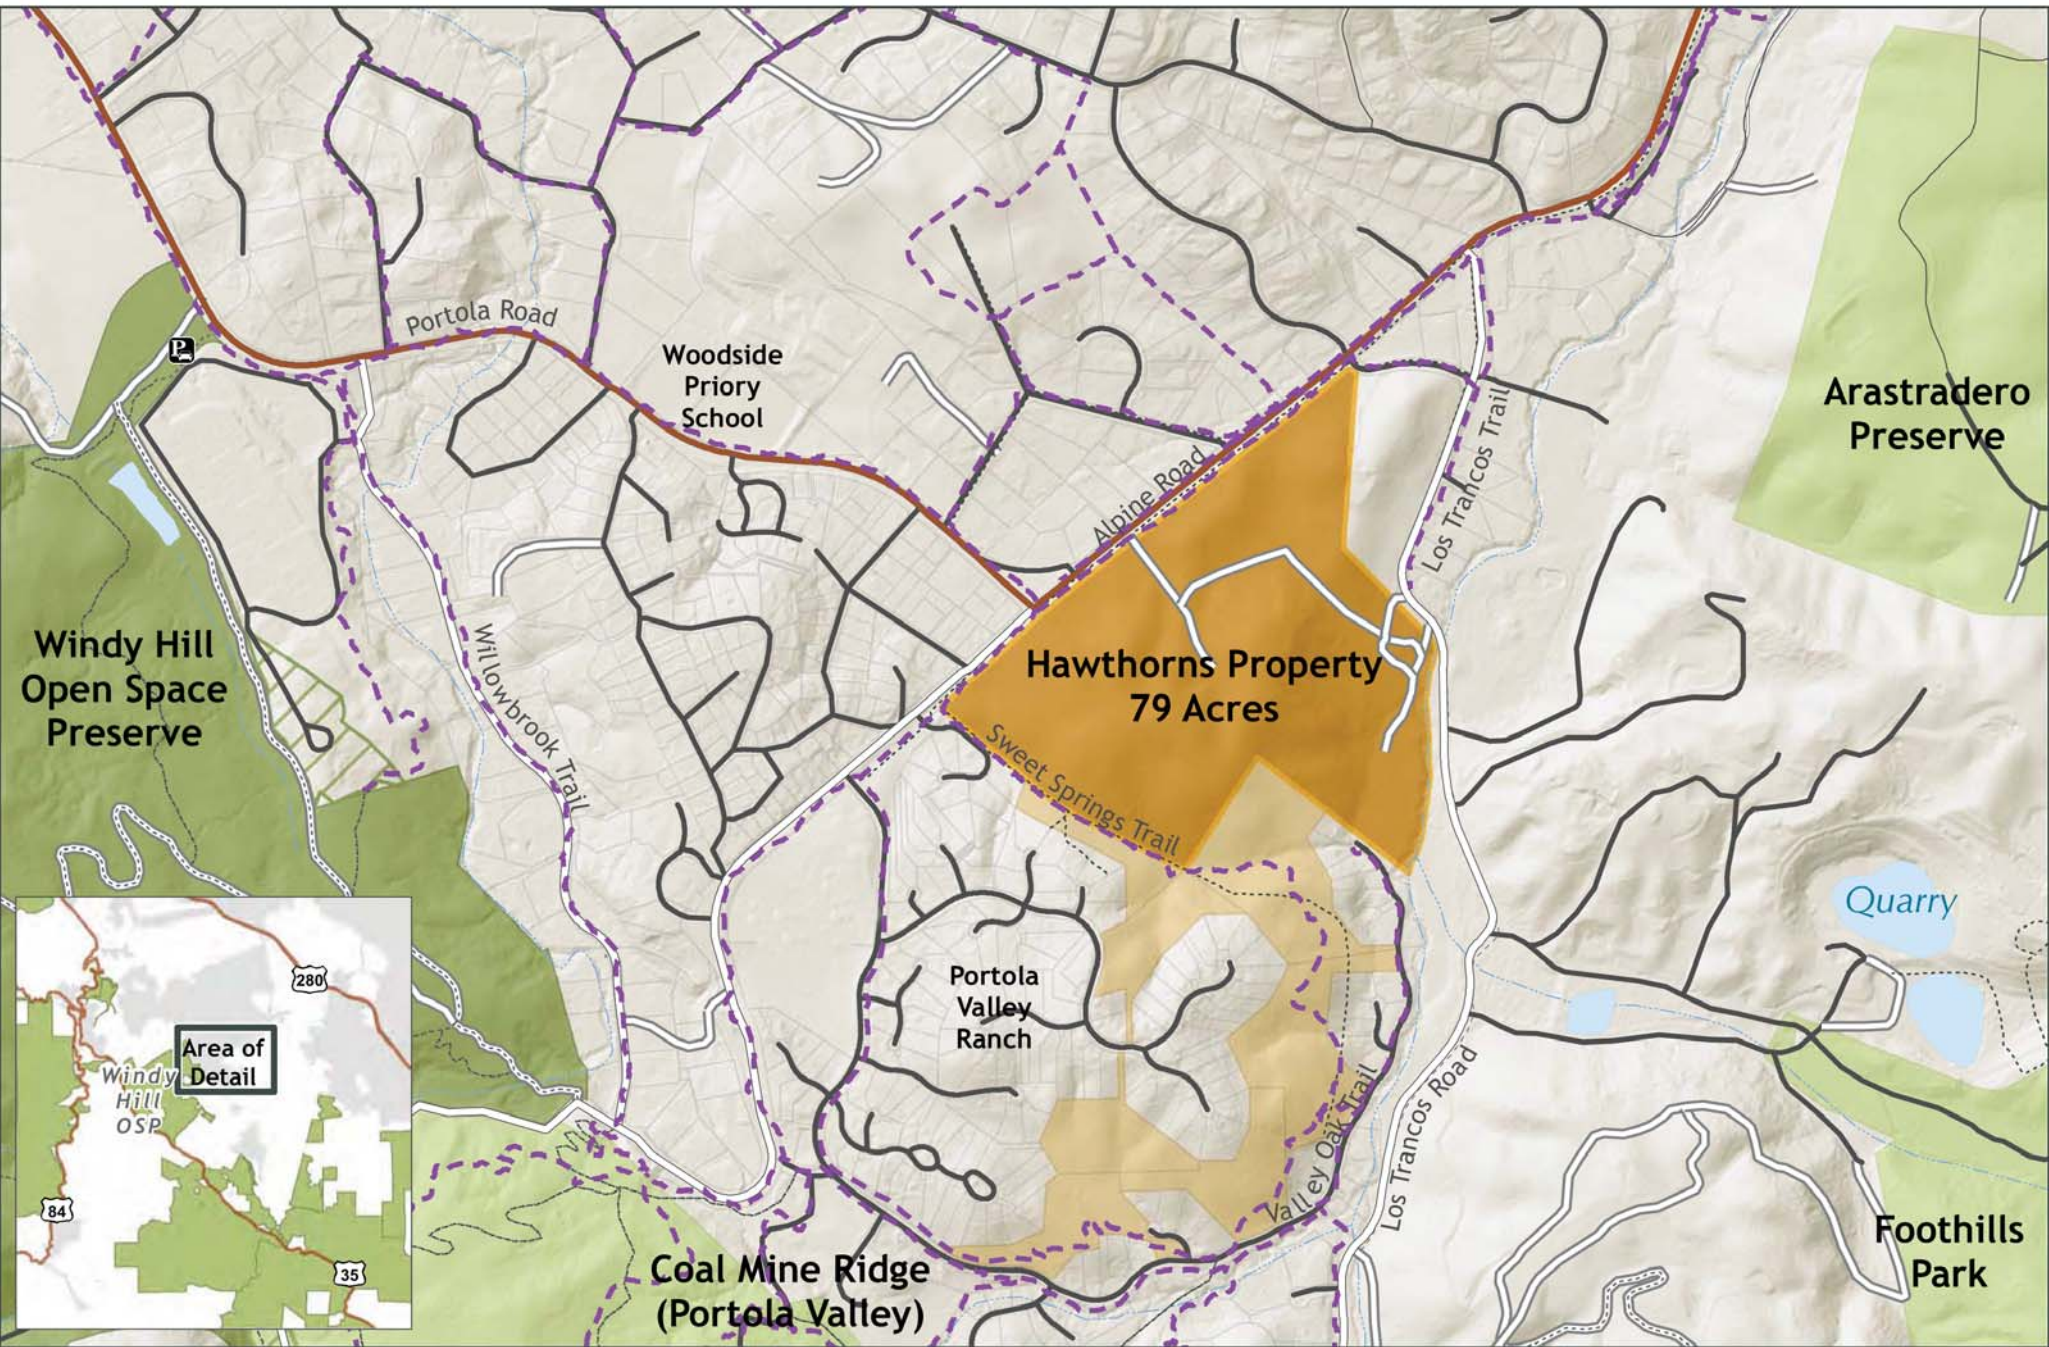

Created By: esimmons\Path: G:\Projects\Windy Hill\Hawthorne\HawthornsZoom.mxd

### Hawthorns Property Location

- MROSD Preserves
- Hawthorns Property
- Land Trust and Private Open Space
- Other Protected Open Space or Park Lands
- Private Property
- Existing Portola Valley Trail

Midpeninsula Regional  
Open Space District  
(MROSD)

March, 2011

While the District strives to use the best available digital data, this data does not represent a legal survey and is merely a graphic illustration of geographic features.